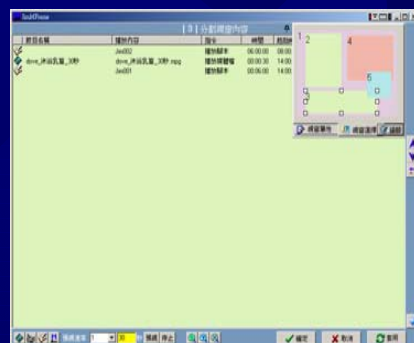

產品特色—DVDS任意畫面分割和排列

● 一般業界常用的視窗分割

台灣松下可對應的模式

● 可自行設計任意畫面分割和排列

● 視窗設計

● 視窗安排節目

● 播放效果